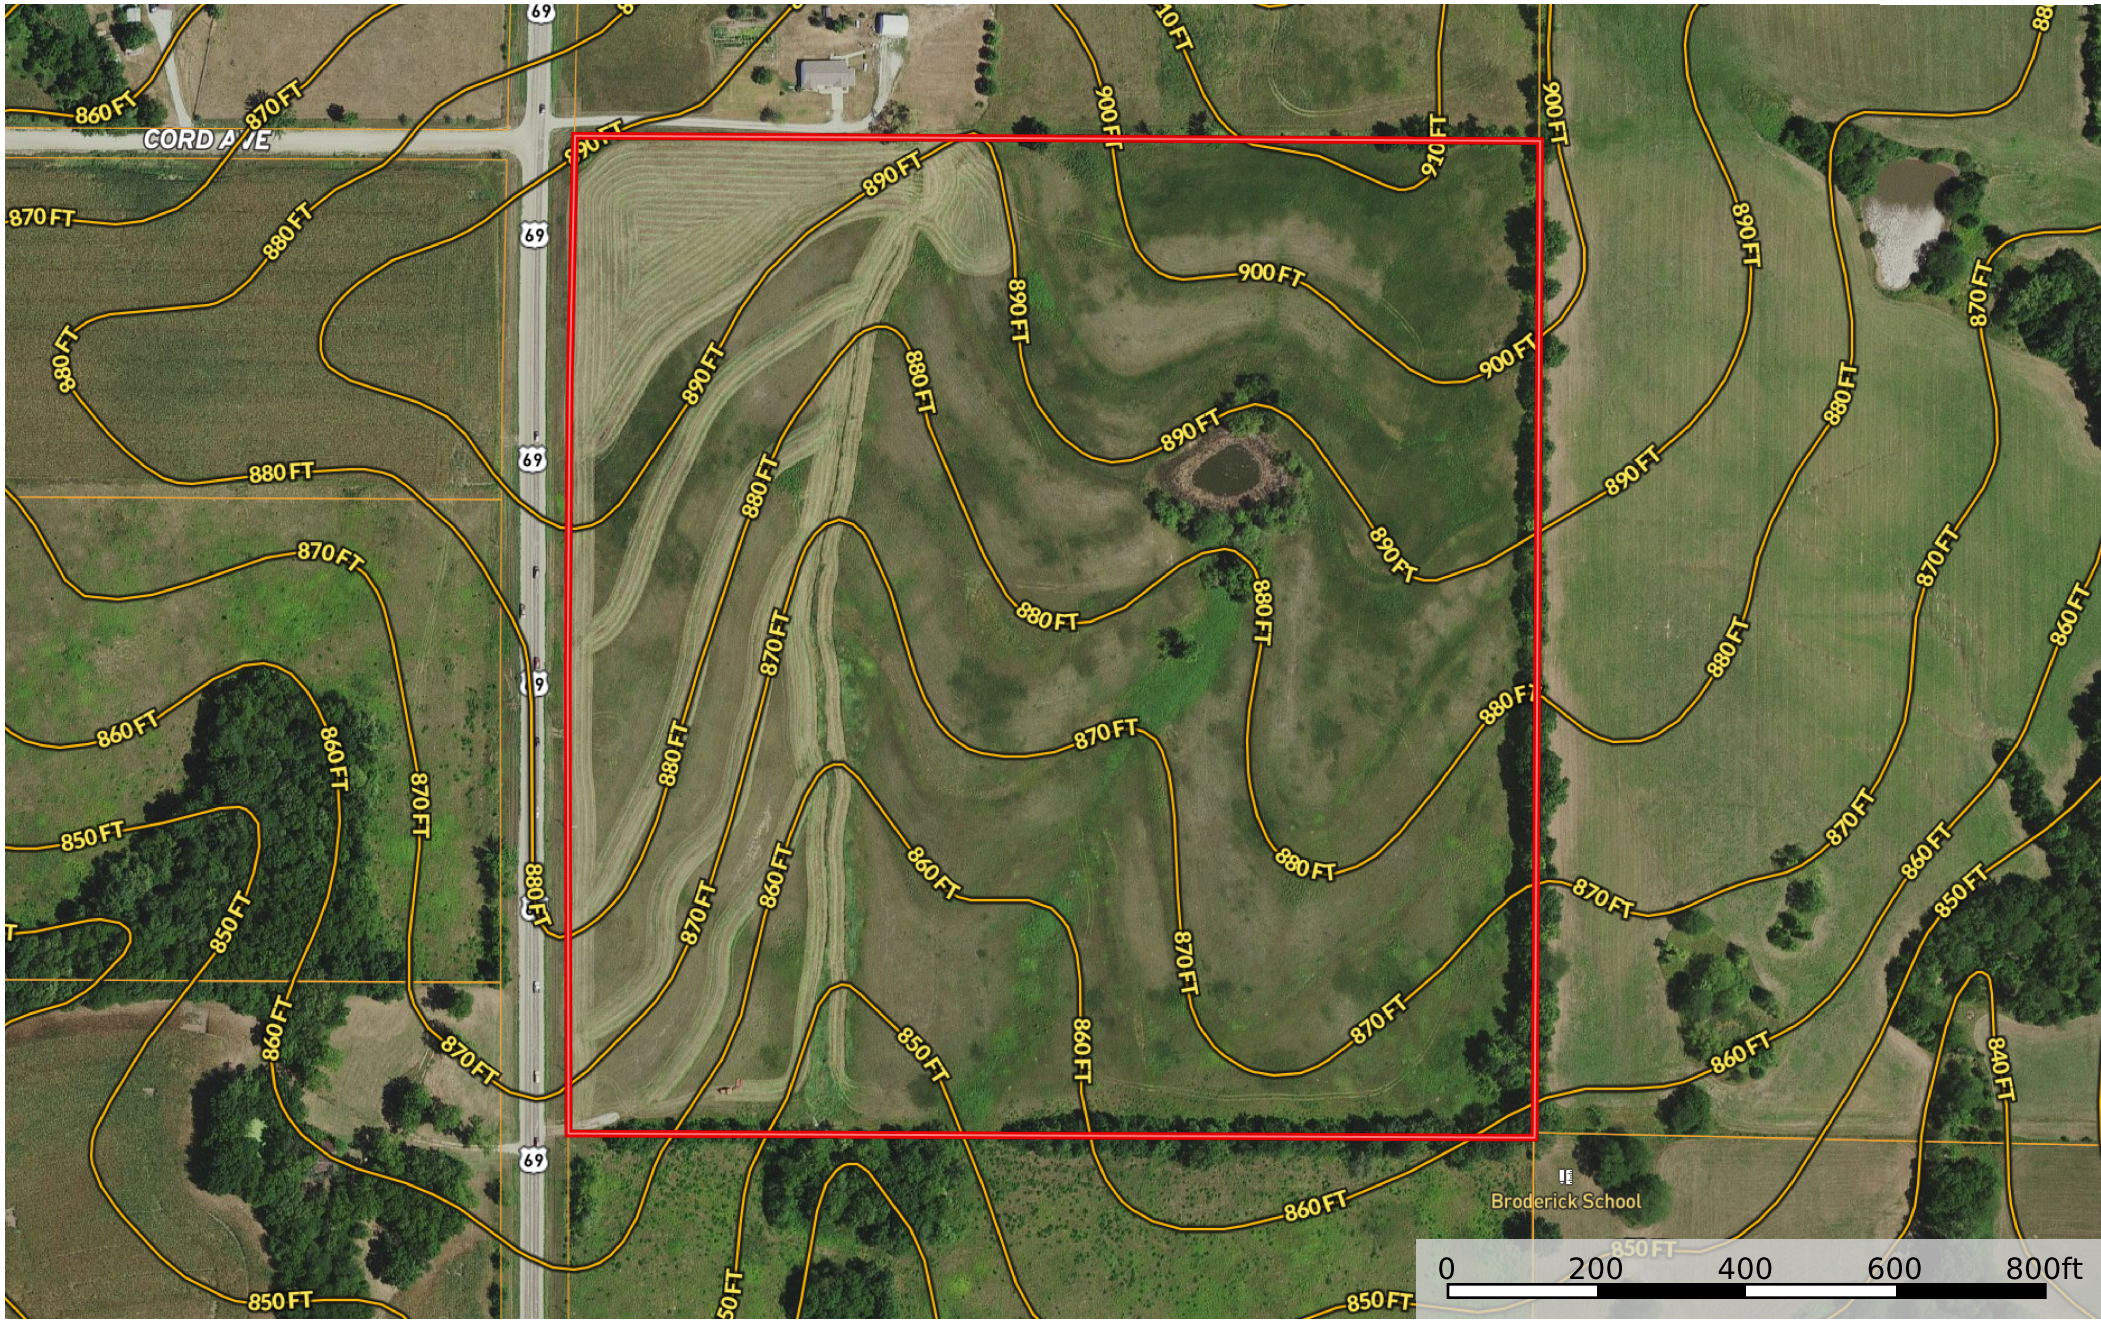

# Daviness County 40 acres m/l Hwy 69

Daviness County, Missouri, 40 AC +/-

 Boundary